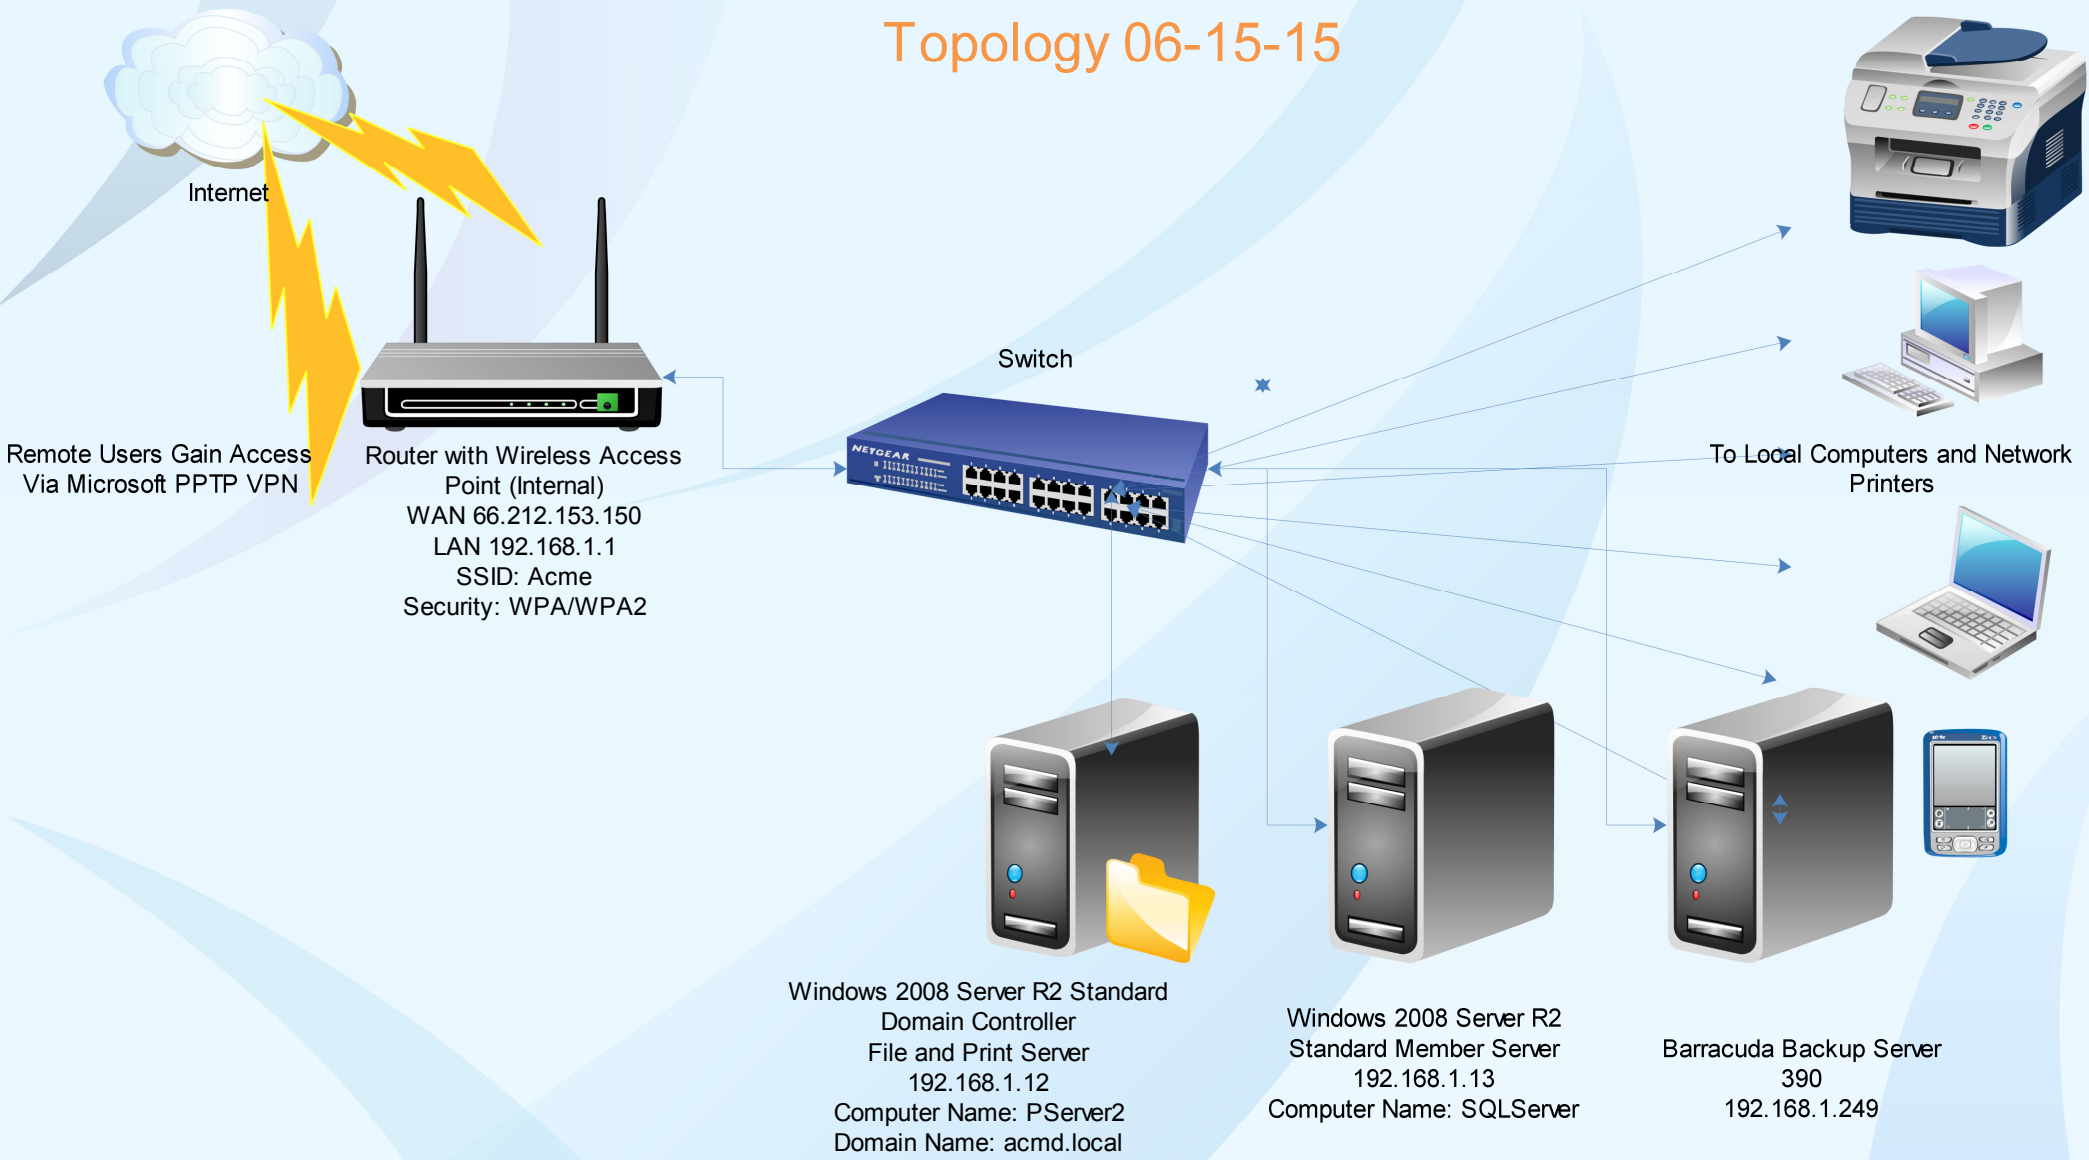

Acme of Western PA LAN Topology 06-15-15

Acme of Western PA	Page 1 of 1	Prepared by Cletus A. Scalco MCSE	Date 06/15/15
Perry Highway, Wexford, PA 15090			